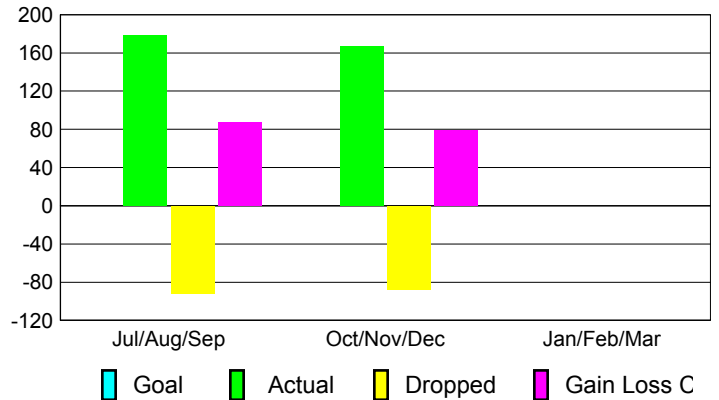

### YTD Status Quo Clubs 2012-2013

Status Quo Clubs Compared to Status Quo Members

## MEMBERSHIP

Membership Results  
2012-2013

Membership  
2011-2012

Month	Net Memb Goal	Actual New Memb	Actual Dropped Memb	Gain/Loss of Memb	Gain/Loss of Memb
Jul/Aug/Sep		179	-92	87	124
Oct/Nov/Dec		167	-88	79	-34
Jan/Feb/Mar					73
<b>Totals</b>		<b>346</b>	<b>-180</b>	<b>166</b>	<b>163</b>

### Membership Results 2012-2013

Goal, New, Dropped, Gain/Loss

### Comparison of Membership Gain/Loss

Current Year Compared to the Previous Year