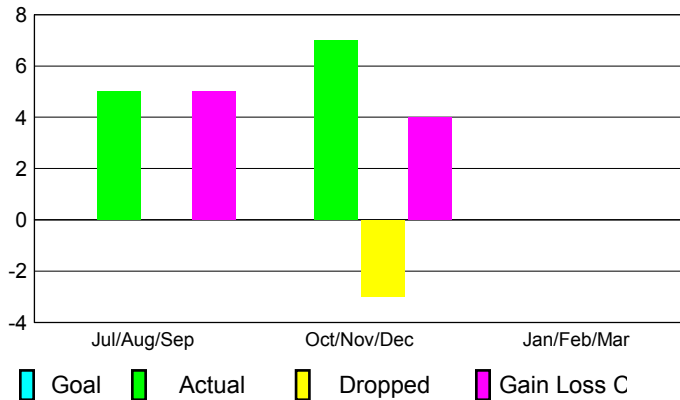

## CLUBS

Club Results  
2012-2013

Clubs  
2011-2012

Month	New Club Goal	Actual New Clubs	Actual Dropped Clubs	Gain/Loss of Clubs	Gain/Loss of Clubs
Jul/Aug/Sep		5	0	5	8
Oct/Nov/Dec		7	-3	4	-1
Jan/Feb/Mar					7
<b>Totals</b>		<b>12</b>	<b>-3</b>	<b>9</b>	<b>14</b>

### Club Results 2012-2013

Goal, New, Dropped, Gain/Loss

### Comparison of Club Gain/Loss

Current Year Compared to the Previous Year