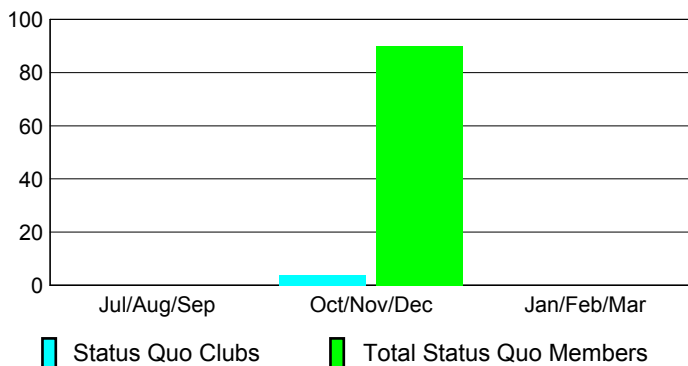

## CLUBS

Club Results  
2012-2013

Clubs  
2011-2012

Month	New Club Goal	Actual New Clubs	Actual Dropped Clubs	Gain/Loss of Clubs	Gain/Loss of Clubs
Jul/Aug/Sep		5	0	5	8
Oct/Nov/Dec		7	-3	4	-1
Jan/Feb/Mar					7
<b>Totals</b>		<b>12</b>	<b>-3</b>	<b>9</b>	<b>14</b>

### Club Results 2012-2013

Goal, New, Dropped, Gain/Loss

### Comparison of Club Gain/Loss

Current Year Compared to the Previous Year

### YTD Status Quo Clubs 2012-2013

Status Quo Clubs Compared to Status Quo Members