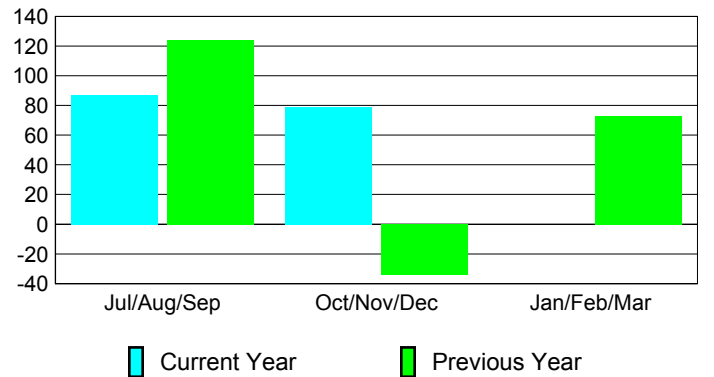

Gender Comparison 2012-2013

Jul/Aug/Sep

Oct/Nov/Dec

Jan/Feb/Mar

Male

Female