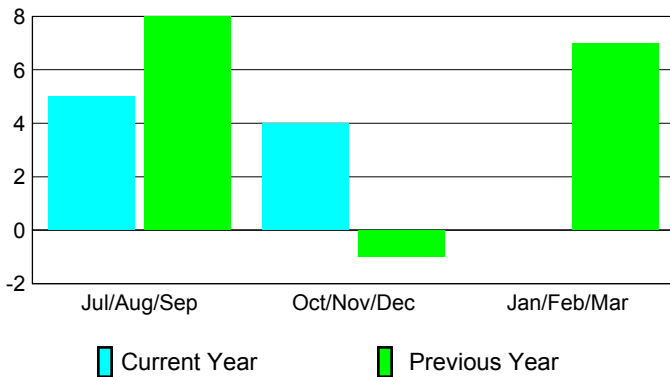

2012-2013 GMT Reports for District (or Undistricted) **District 324A8**

GMT: M NAGARAJAN

Location: INDIA

GMT CA: 6

CLUBS

Club Results
2012-2013

Clubs
2011-2012

Month	New Club Goal	Actual New Clubs	Actual Dropped Clubs	Gain/Loss of Clubs	Gain/Loss of Clubs
Jul/Aug/Sep		5	0	5	8
Oct/Nov/Dec		7	-3	4	-1
Jan/Feb/Mar					7
Totals		12	-3	9	14

Club Results 2012-2013

Goal, New, Dropped, Gain/Loss

Comparison of Club Gain/Loss

Current Year Compared to the Previous Year

YTD Status Quo Clubs 2012-2013

Status Quo Clubs Compared to Status Quo Members

MEMBERSHIP

Membership Results
2012-2013

Membership
2011-2012

Month	Net Memb Goal	Actual New Memb	Actual Dropped Memb	Gain/Loss of Memb	Gain/Loss of Memb
Jul/Aug/Sep		179	-92	87	124
Oct/Nov/Dec		167	-88	79	-34
Jan/Feb/Mar					73
Totals		346	-180	166	163

Membership Results 2012-2013

Goal, New, Dropped, Gain/Loss

Comparison of Membership Gain/Loss

Current Year Compared to the Previous Year

Gender Comparison 2012-2013

Jul/Aug/Sep

Oct/Nov/Dec

Jan/Feb/Mar

Male

Female